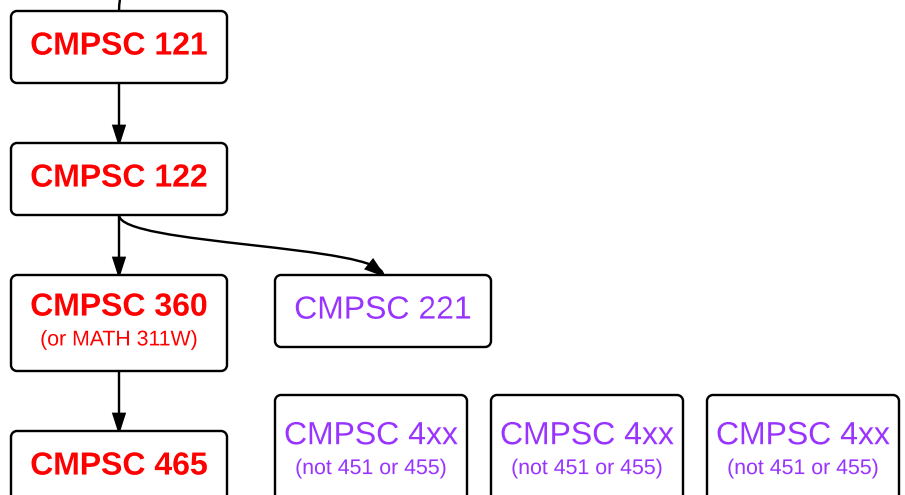

Typically offered over the summer:
MATH 140, 141, 220, 230, 441, 451
STAT 200, 414, 462, 480
CMPSC 122, 201