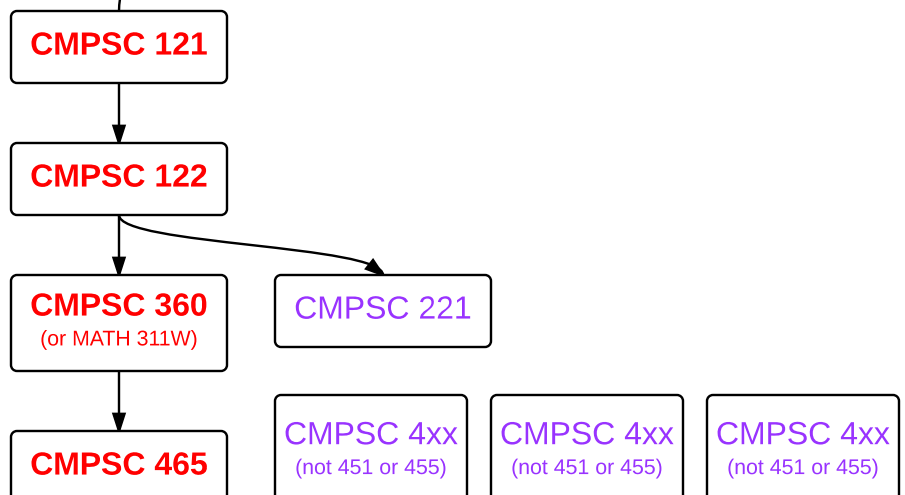

STAT MAJOR: Computing Option

Required Courses
 STAT Electives (12 credits)
 CMPSC Electives (9 credits)

Applied Statistics

Math, Probability, Theoretical Statistics

Computer Science

Typically offered over the summer:
 MATH 140, 141, 220, 230, 441, 451
 STAT 200, 414, 462, 480
 CMPSC 122, 201