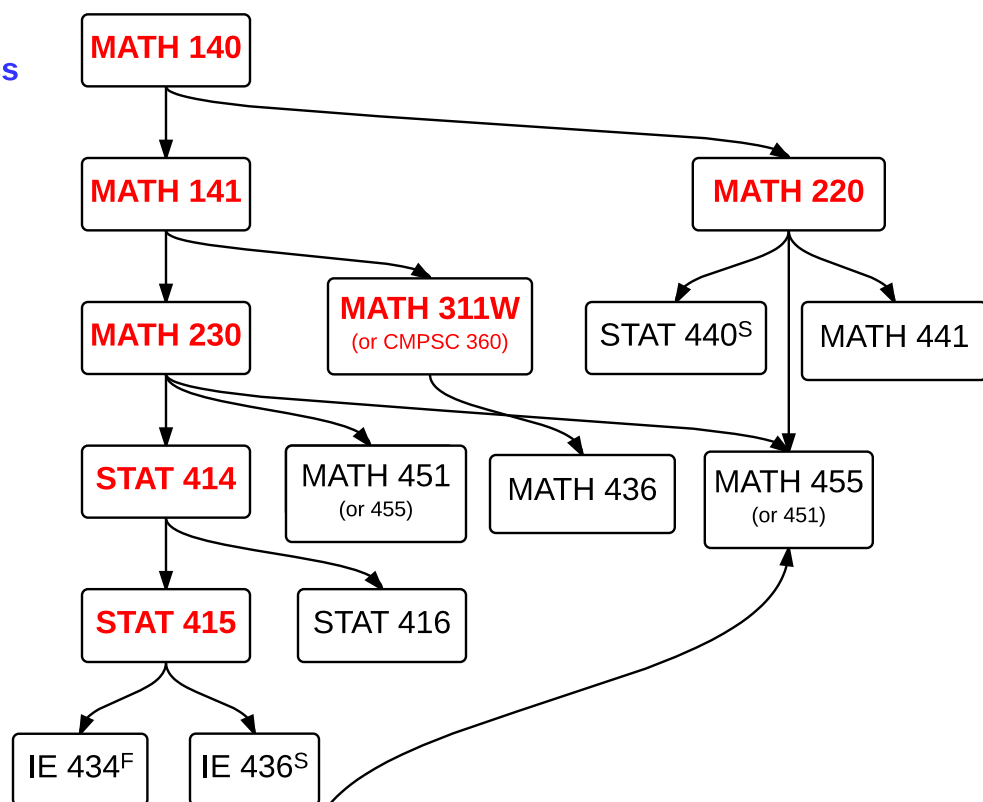

STAT MAJOR: Computing Option

Required Courses
 STAT Electives (12 credits)
 CMPSC Electives (9 credits)

Applied Statistics

Math, Probability, Theoretical Statistics

Computer Science

Typically offered over the summer:
 MATH 140, 141, 220, 230, 441, 451
 STAT 200, 414, 462, 480
 CMPSC 122, 201