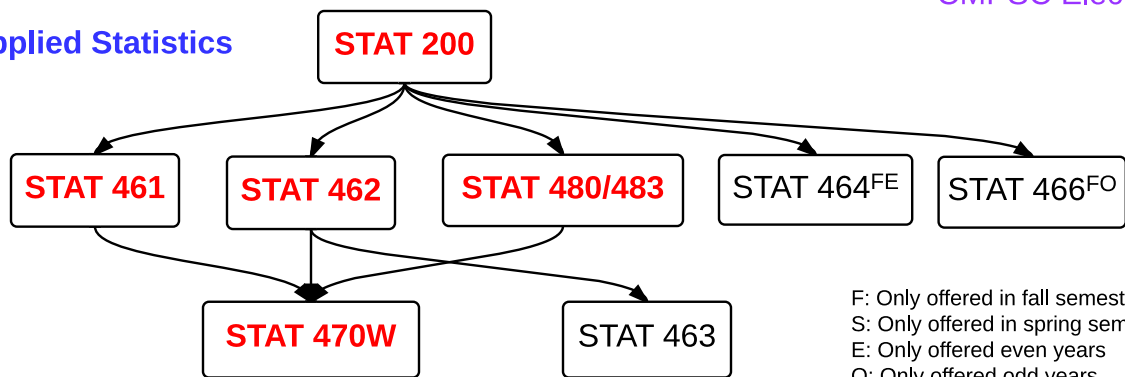

# STAT MAJOR: Computing Option

Required Courses  
 STAT Electives (12 credits)  
 CMPSC Electives (9 credits)

## Applied Statistics