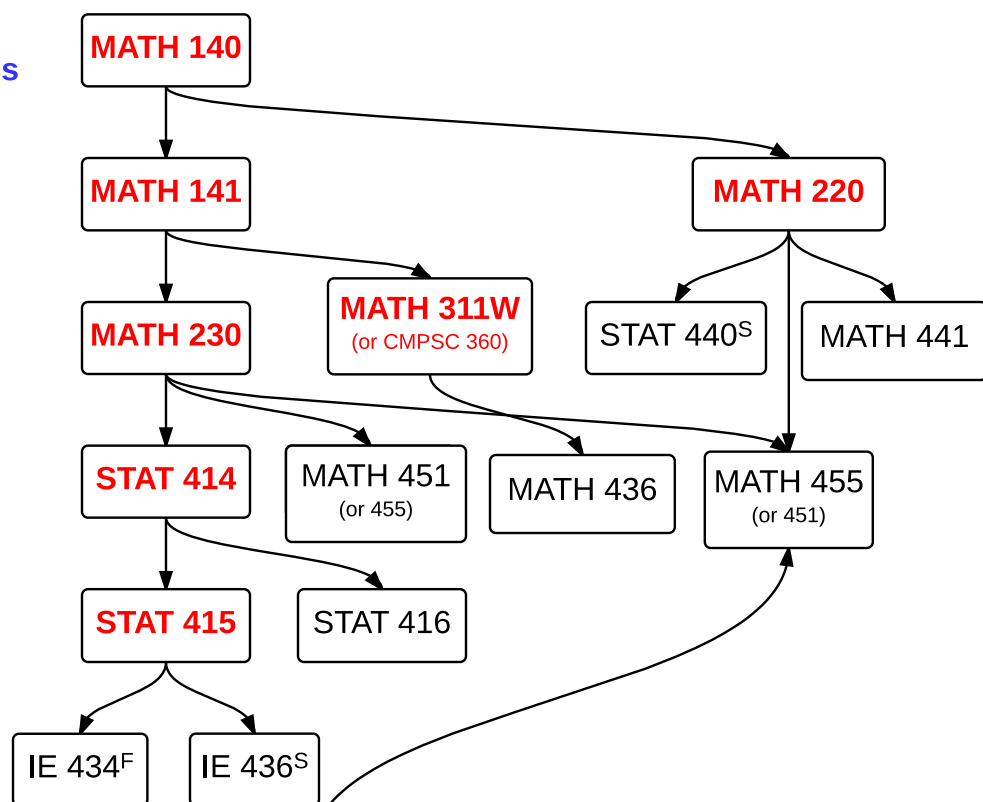

# STAT MAJOR: Computing Option

Required Courses  
 STAT Electives (12 credits)  
 CMPSC Electives (9 credits)

## Applied Statistics

## Math, Probability, Theoretical Statistics

## Computer Science

Typically offered over the summer:  
 MATH 140, 141, 220, 230, 441, 451  
 STAT 200, 414, 462, 480  
 CMPSC 122, 201