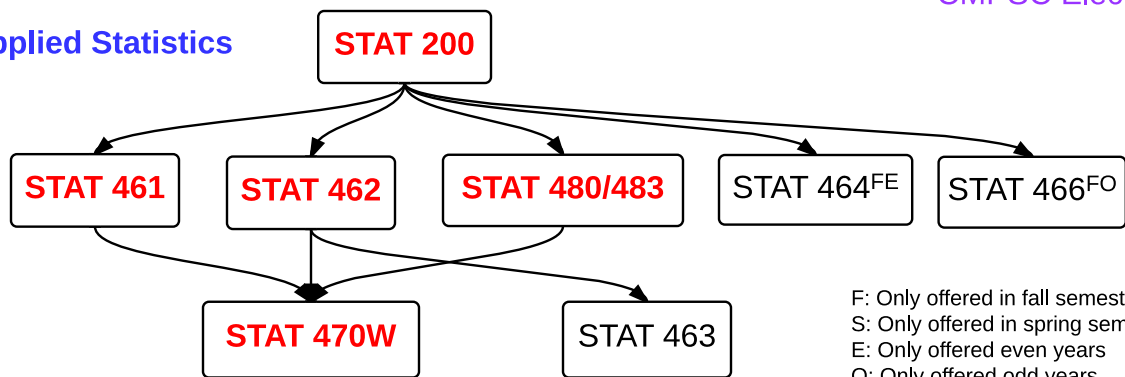

STAT MAJOR: Computing Option

Required Courses
 STAT Electives (12 credits)
 CMPSC Electives (9 credits)

Applied Statistics

Math, Probability, Theoretical Statistics

Computer Science

Typically offered over the summer:
 MATH 140, 141, 220, 230, 441, 451
 STAT 200, 414, 462, 480
 CMPSC 122, 201