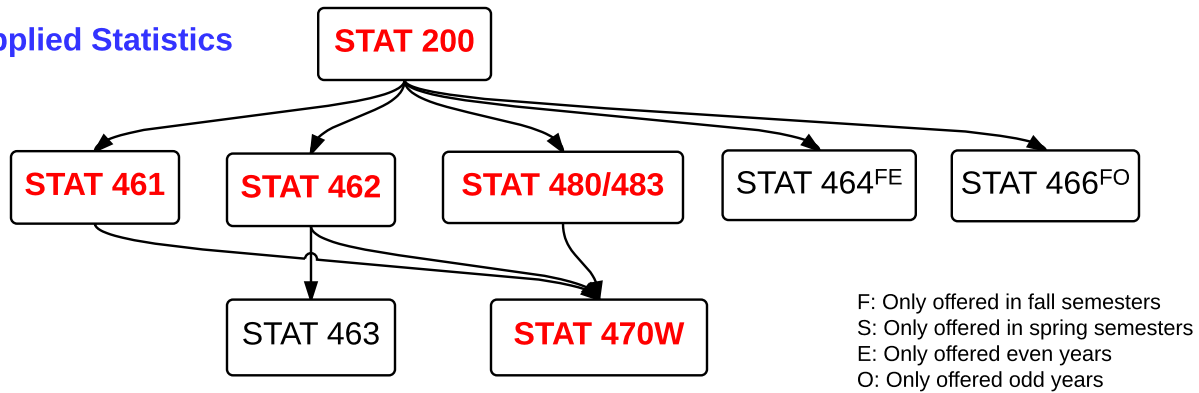

**STAT MAJOR:**  
**Applied Option**

Required Courses  
Electives (12 credits)  
minor in other field

**Applied Statistics**

**Math, Probability,  
Theoretical Statistics**

**Computer Science**

**Applied**

Typically offered over the summer:  
MATH 140, 141, 220, 230, 441, 451  
STAT 200, 414, 462, 480  
CMPS 201