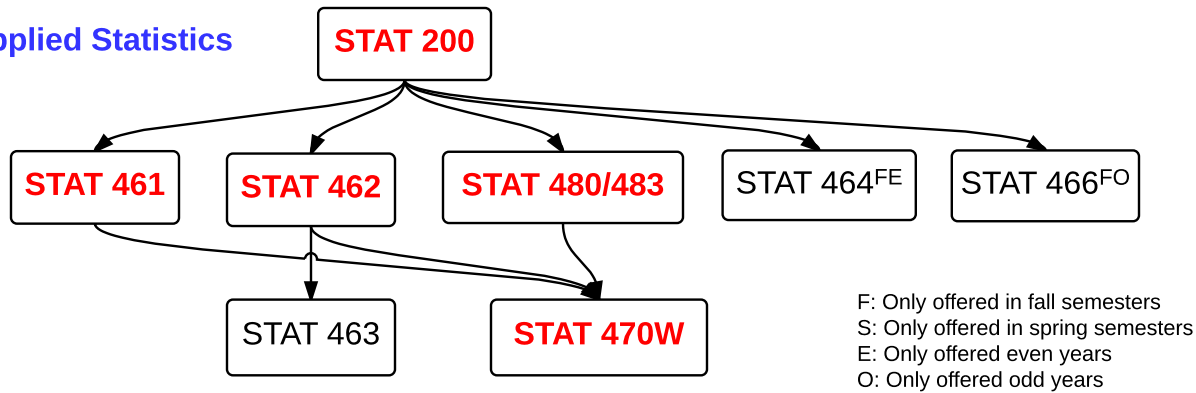

STAT MAJOR:
Applied Option

Required Courses
Electives (12 credits)
minor in other field

Applied Statistics

**Math, Probability,
Theoretical Statistics**

Computer Science

Applied