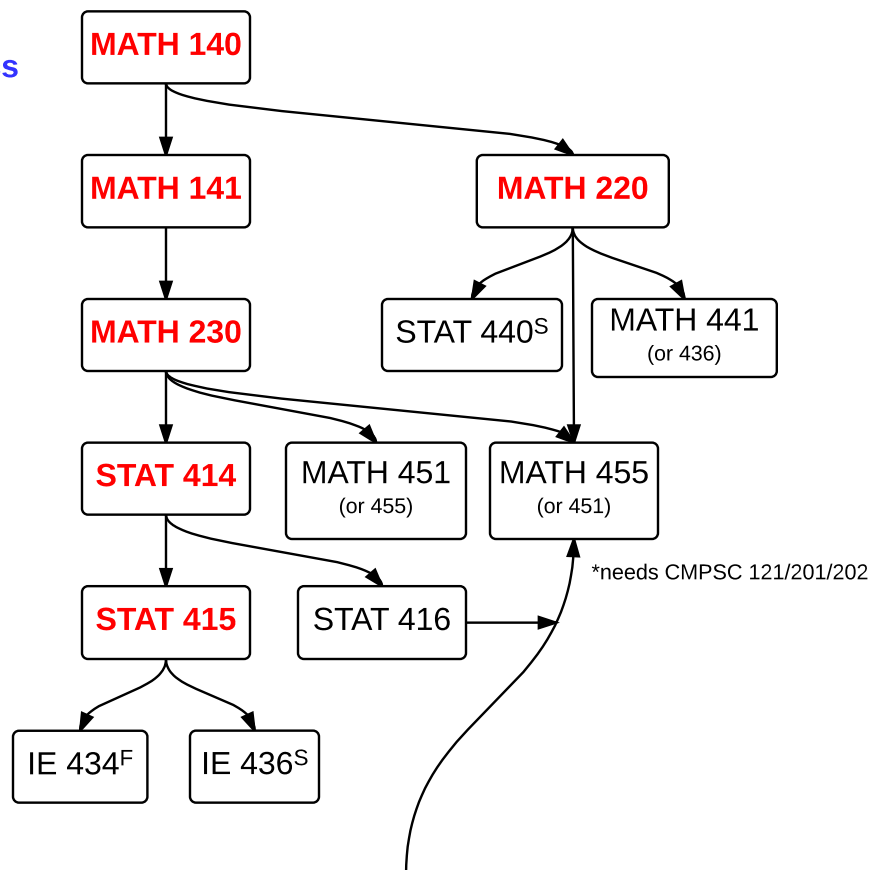

STAT MAJOR:
Applied Option

Required Courses
Electives (12 credits)
minor in other field

Applied Statistics

**Math, Probability,
Theoretical Statistics**

Computer Science

Applied