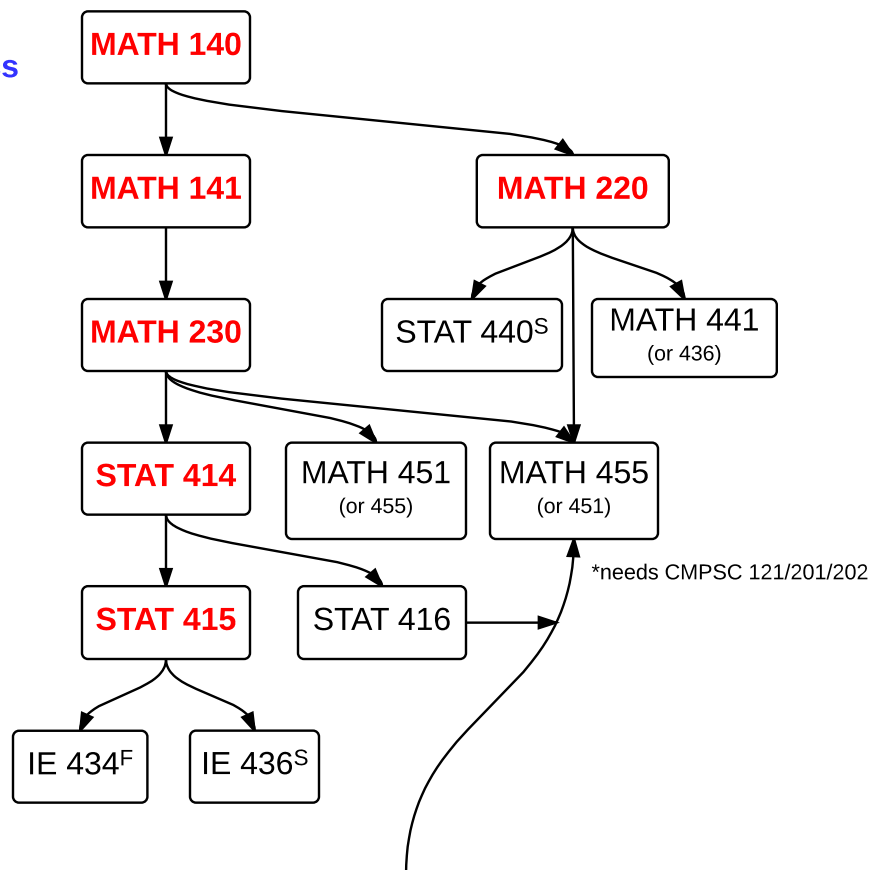

**STAT MAJOR:**  
**Applied Option**

Required Courses  
Electives (12 credits)  
minor in other field

**Applied Statistics**

**Math, Probability,  
Theoretical Statistics**

**Computer Science**

**Applied**

Typically offered over the summer:  
MATH 140, 141, 220, 230, 441, 451  
STAT 200, 414, 462, 480  
CMPS 201