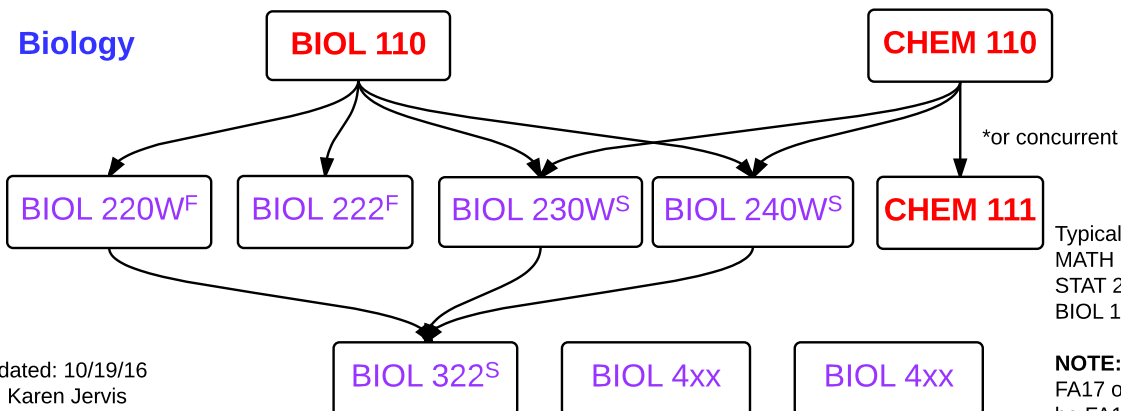

**STAT MAJOR:
Biostatistics Option**

Required Courses
 STAT Electives (12 credits)
 BIOL Electives (6-8 credits 2xx or 3xx, 6 credits 4xx)

**Math, Probability,
Theoretical Statistics**

Computer Science

Biology

Typically offered over the summer:
 MATH 140, 141, 220, 230, 441, 451;
 STAT 200, 414, 462, 480; CMPSC 201;
 BIOL 110; CHEM 110

NOTE: BIOL 220W will not be offered in FA17 or SP18. After SP17, next offering will be FA18.