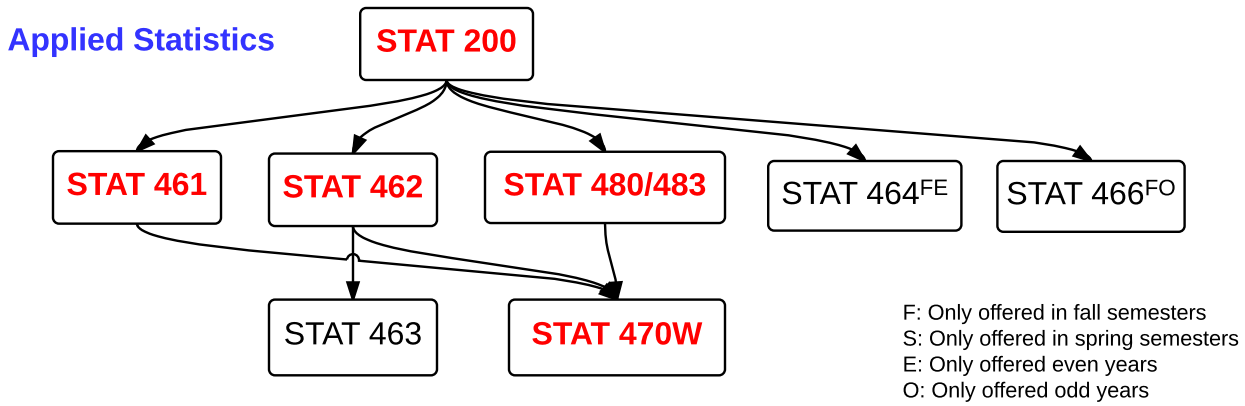

**STAT MAJOR:
Biostatistics Option**

Required Courses
 STAT Electives (12 credits)
 BIOL Electives (6-8 credits 2xx or 3xx, 6 credits 4xx)

**Math, Probability,
Theoretical Statistics**

Computer Science

Biology

Typically offered over the summer:
 MATH 140, 141, 220, 230, 441, 451;
 STAT 200, 414, 462, 480; CMPSC 201;
 BIOL 110; CHEM 110

NOTE: BIOL 220W will not be offered in FA17 or SP18. After SP17, next offering will be FA18.