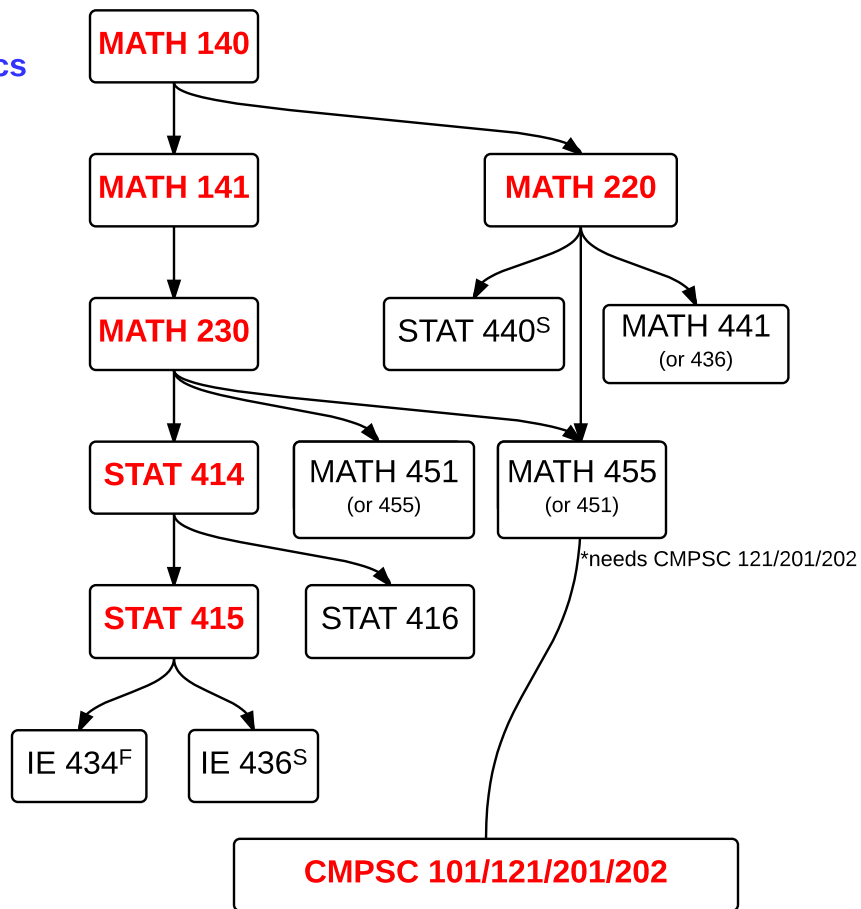

**STAT MAJOR:
Biostatistics Option**

Required Courses
 STAT Electives (12 credits)
 BIOL Electives (6-8 credits 2xx or 3xx, 6 credits 4xx)

**Math, Probability,
Theoretical Statistics**

Computer Science

Biology

Typically offered over the summer:
 MATH 140, 141, 220, 230, 441, 451;
 STAT 200, 414, 462, 480; CMPSC 201;
 BIOL 110; CHEM 110

NOTE: BIOL 220W will not be offered in FA17 or SP18. After SP17, next offering will be FA18.