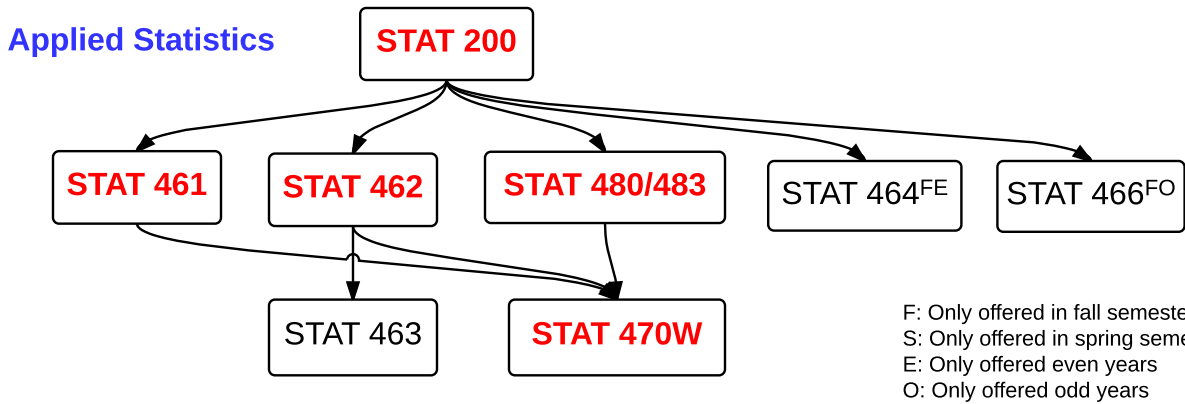

**STAT MAJOR:  
Biostatistics Option**

**Required Courses**  
 STAT Electives (12 credits)  
 BIOL Electives (6-8 credits 2xx or 3xx, 6 credits 4xx)

**Math, Probability,  
Theoretical Statistics**

**Computer Science**

**Biology**

Typically offered over the summer:  
 MATH 140, 141, 220, 230, 441, 451;  
 STAT 200, 414, 462, 480; CMPSC 201;  
 BIOL 110; CHEM 110

**NOTE:** BIOL 220W will not be offered in FA17 or SP18. After SP17, next offering will be FA18.