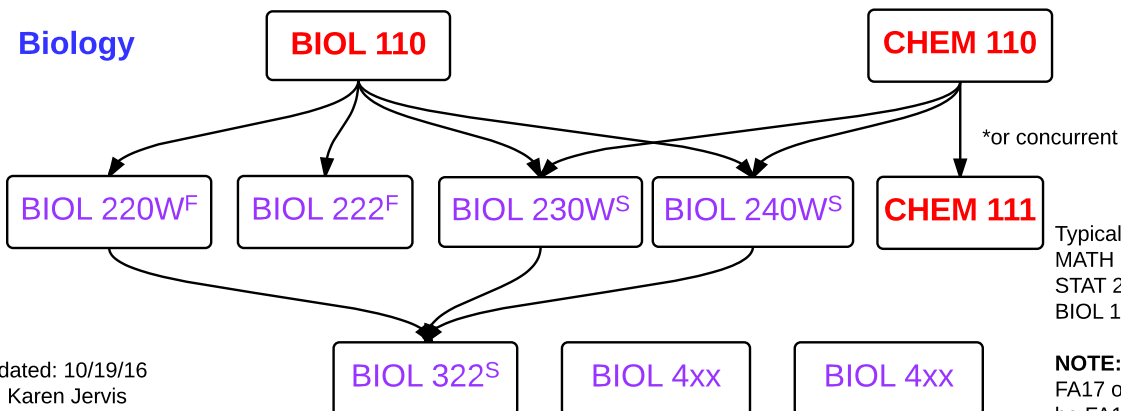

**STAT MAJOR:  
Biostatistics Option**

**Required Courses**  
 STAT Electives (12 credits)  
 BIOL Electives (6-8 credits 2xx or 3xx, 6 credits 4xx)

**Math, Probability,  
Theoretical Statistics**

**Computer Science**

**Biology**

Typically offered over the summer:  
 MATH 140, 141, 220, 230, 441, 451;  
 STAT 200, 414, 462, 480; CMPSC 201;  
 BIOL 110; CHEM 110

**NOTE:** BIOL 220W will not be offered in FA17 or SP18. After SP17, next offering will be FA18.