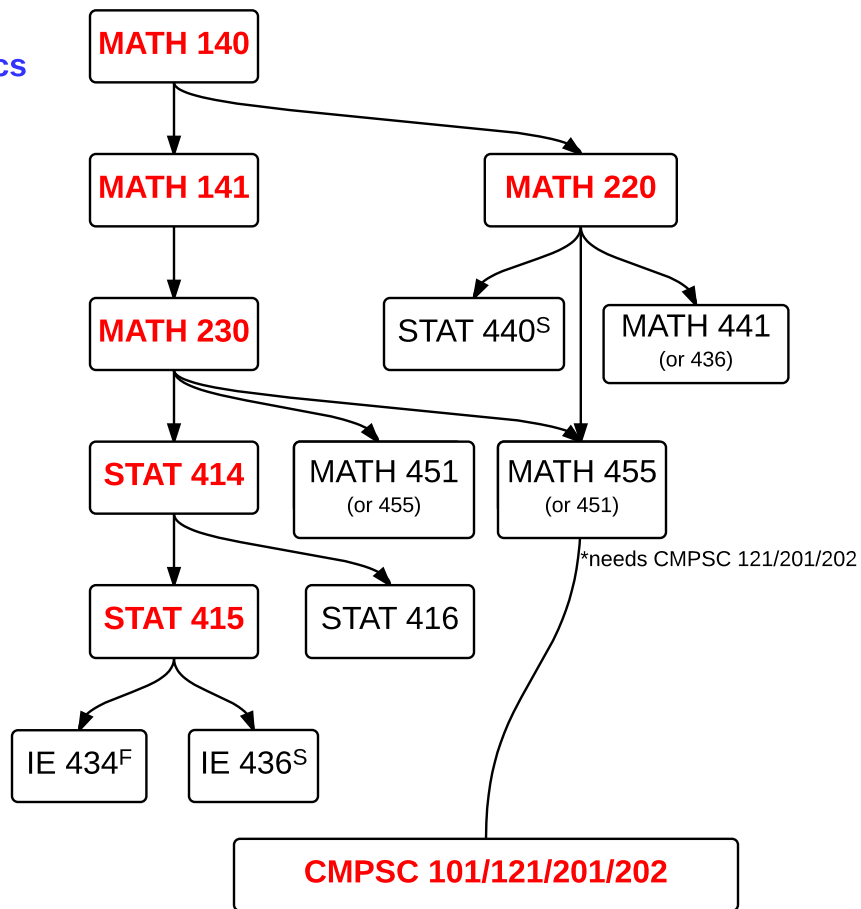

**STAT MAJOR:  
Biostatistics Option**

**Required Courses**  
 STAT Electives (12 credits)  
 BIOL Electives (6-8 credits 2xx or 3xx, 6 credits 4xx)

**Math, Probability,  
Theoretical Statistics**

**Computer Science**

**Biology**

Typically offered over the summer:  
 MATH 140, 141, 220, 230, 441, 451;  
 STAT 200, 414, 462, 480; CMPSC 201;  
 BIOL 110; CHEM 110

**NOTE:** BIOL 220W will not be offered in FA17 or SP18. After SP17, next offering will be FA18.