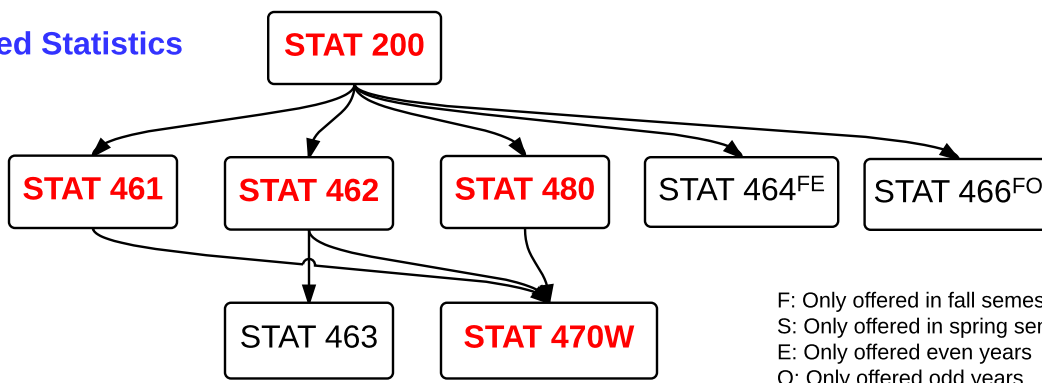

STAT MAJOR: Graduate Studies Option

Required Courses
STAT Electives (12 credits)
MATH Electives (9 credits)

Applied Statistics

F: Only offered in fall semesters
S: Only offered in spring semesters
E: Only offered even years
O: Only offered odd years

Math, Probability, Theoretical Statistics

Computer Science

Typically offered over the summer:
MATH 140, 141, 220, 230, 441, 451
STAT 200, 414, 462, 480
CMPSC 201

Updated: 10/29/16
By: Karen Jervis