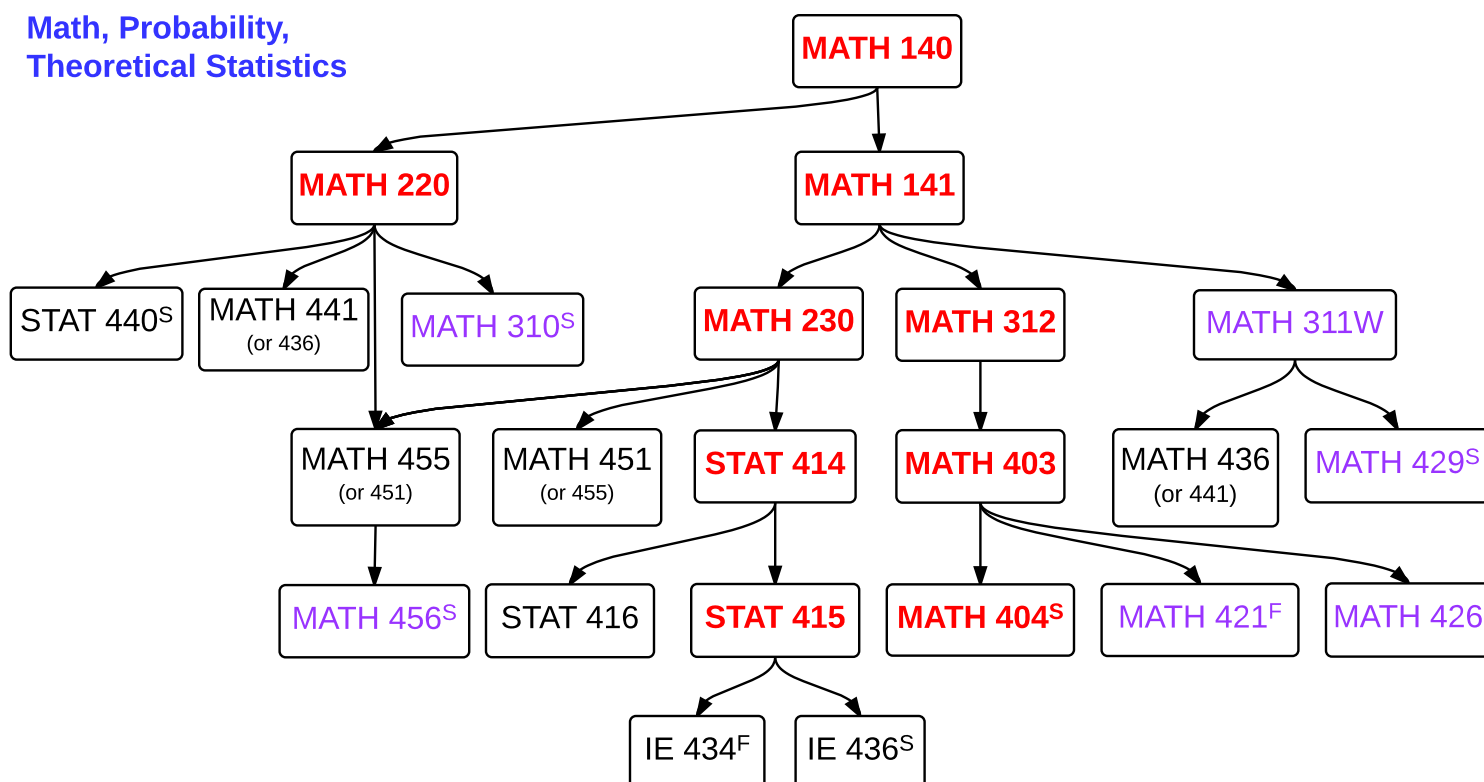

STAT MAJOR: Graduate Studies Option

Required Courses
STAT Electives (12 credits)
MATH Electives (9 credits)

Applied Statistics

F: Only offered in fall semesters
S: Only offered in spring semesters
E: Only offered even years
O: Only offered odd years

Math, Probability, Theoretical Statistics

Computer Science

Typically offered over the summer:
MATH 140, 141, 220, 230, 441, 451
STAT 200, 414, 462, 480
CMPSC 201

Updated: 10/29/16
By: Karen Jervis