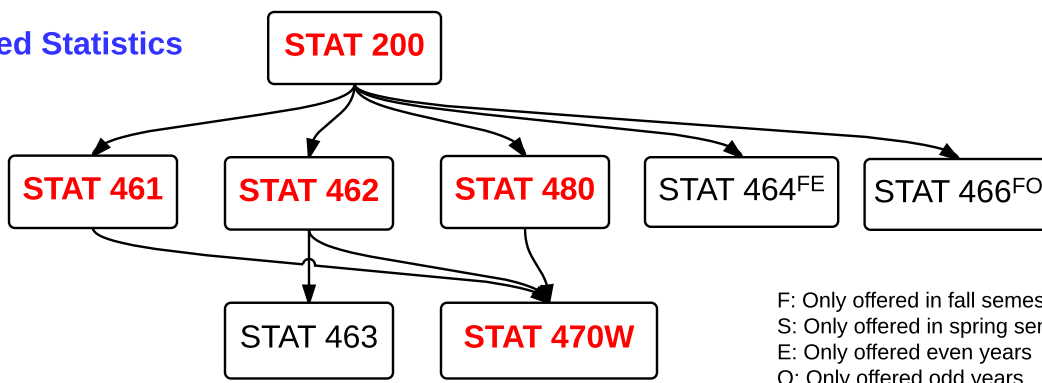

STAT MAJOR: Graduate Studies Option

Required Courses
 STAT Electives (12 credits)
 MATH Electives (9 credits)

Applied Statistics

Math, Probability, Theoretical Statistics

Computer Science

Typically offered over the summer:
 MATH 140, 141, 220, 230, 441, 451
 STAT 200, 414, 462, 480
 CMPSC 201