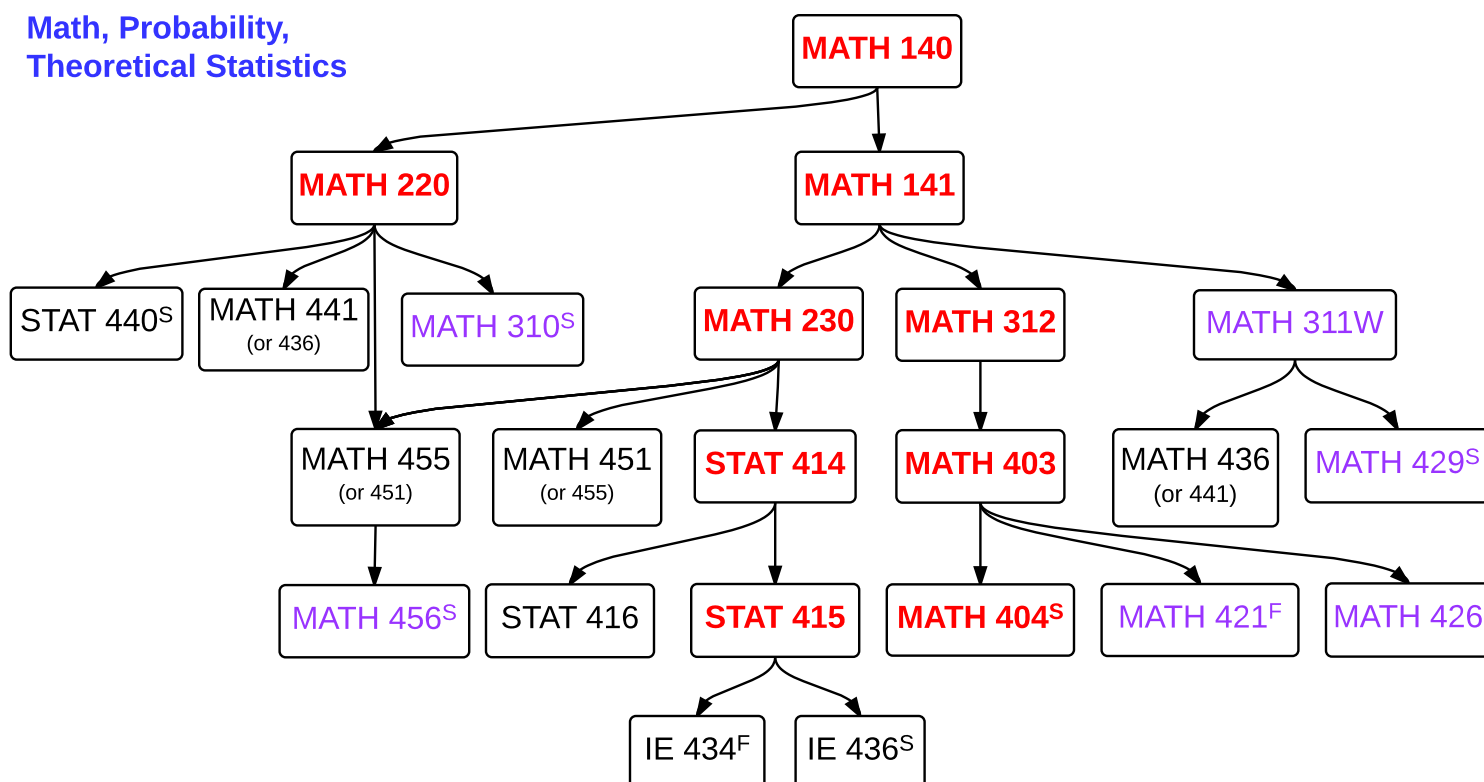

STAT MAJOR: Graduate Studies Option

Required Courses
 STAT Electives (12 credits)
 MATH Electives (9 credits)

Applied Statistics

Math, Probability, Theoretical Statistics

Computer Science

Typically offered over the summer:
 MATH 140, 141, 220, 230, 441, 451
 STAT 200, 414, 462, 480
 CMPSC 201